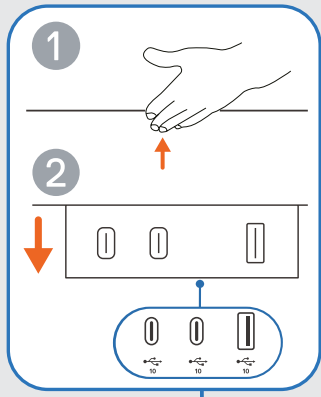

Dell UltraSharp 27/32 4K Thunderbolt Hub Monitor
U2725QE/U3225QE

1

2

3

Dell Display and Peripheral Manager:
Dell.com/support/ddpm

KVM

Daisy Chain

Dell.com/support/U2725QE
Dell.com/support/U3225QE